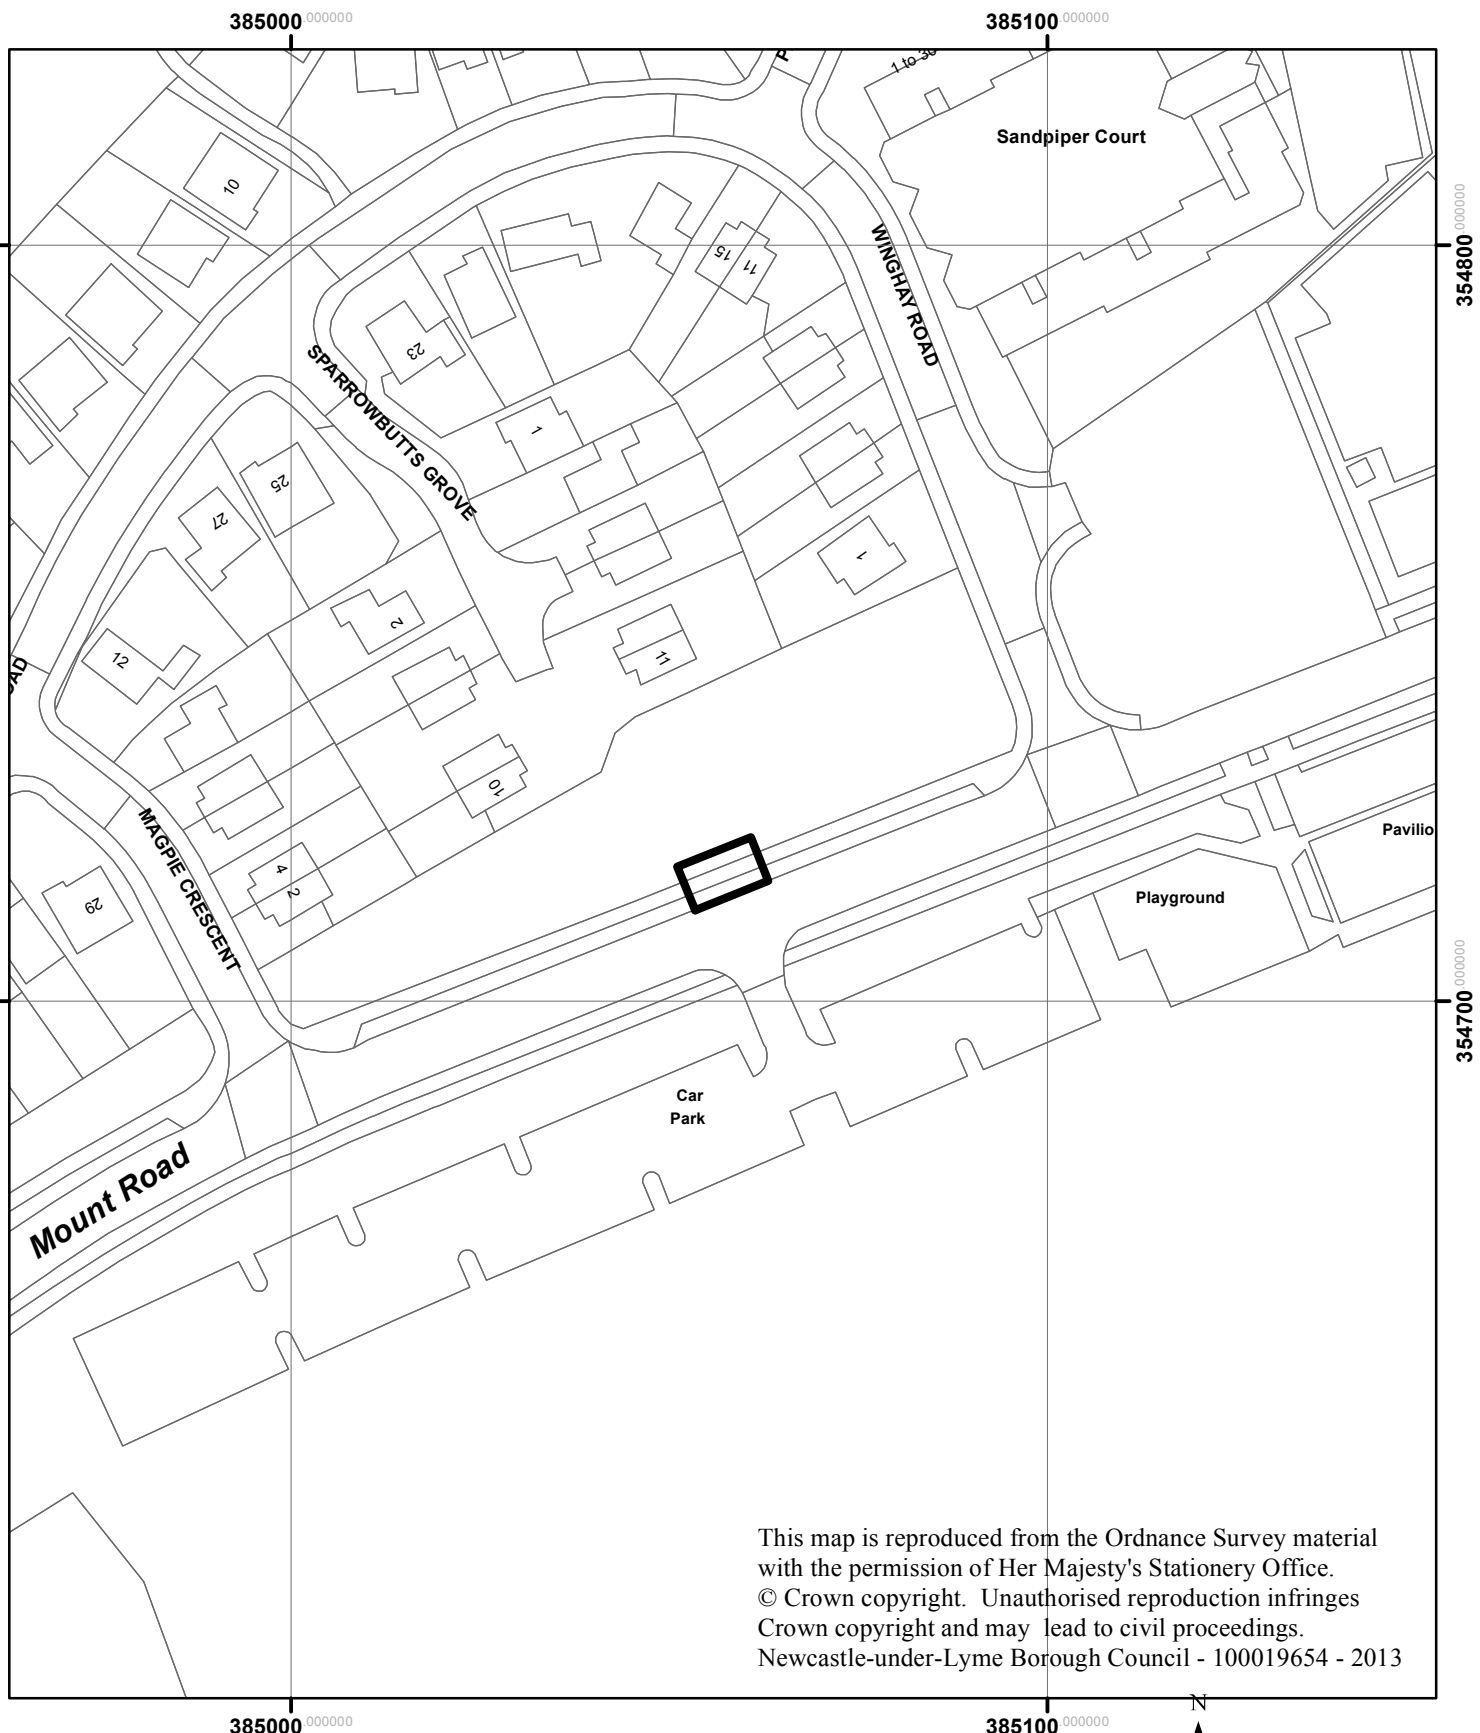

Telecommunications mast,
Mount Road, Kidsgrove

14/00334/FUL

This map is reproduced from the Ordnance Survey material with the permission of Her Majesty's Stationery Office. © Crown copyright. Unauthorised reproduction infringes Crown copyright and may lead to civil proceedings. Newcastle-under-Lyme Borough Council - 100019654 - 2013

1:1,000